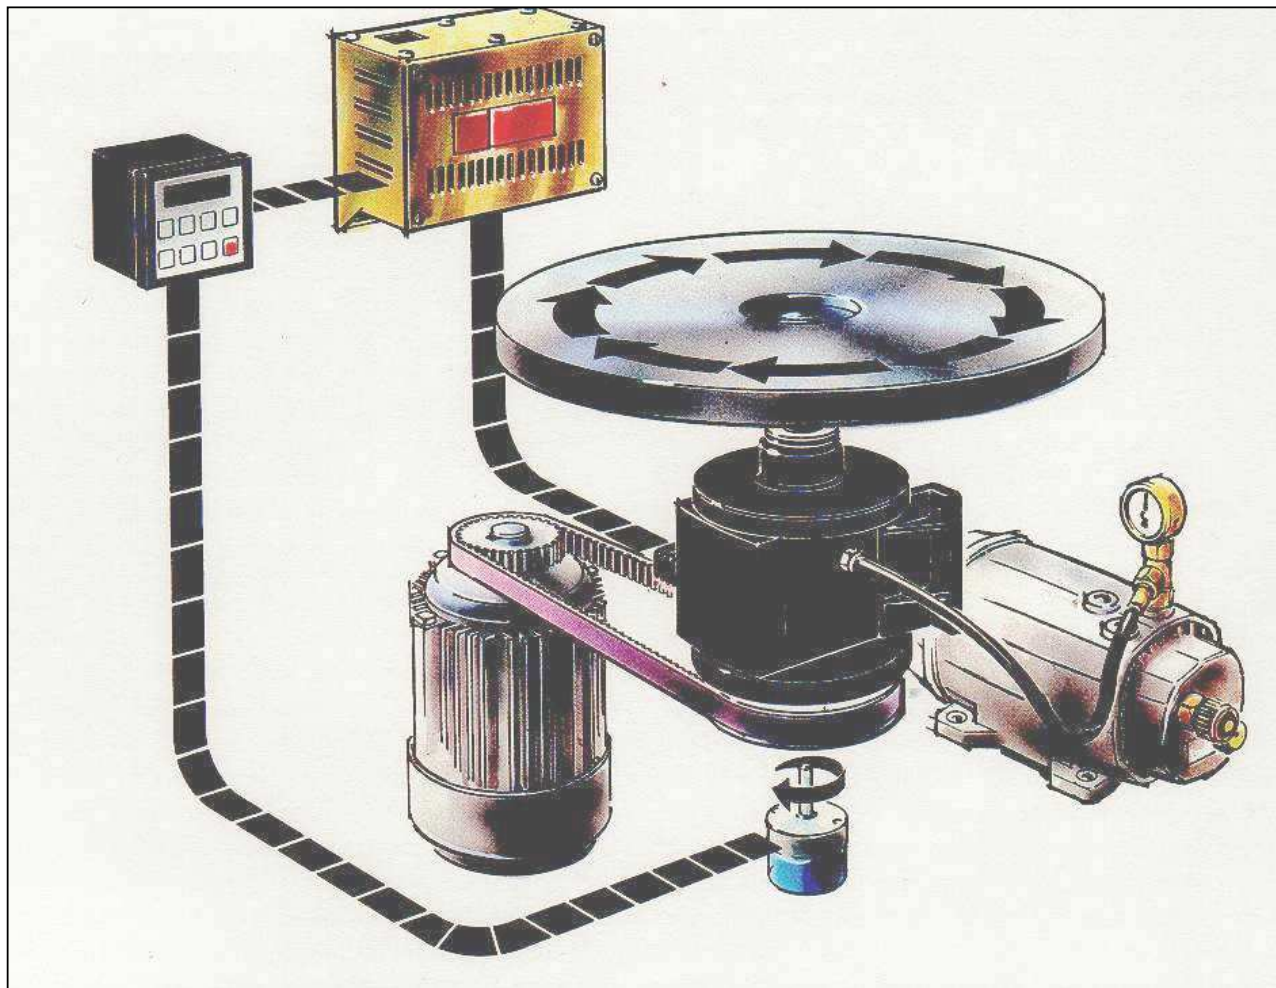

## Control of index table

Application Info: 006 [10.2005]

### Function

- Control of index table.
- Flexible setting of feed and dwell times.
- Setting of angle controlled by programmable counter.